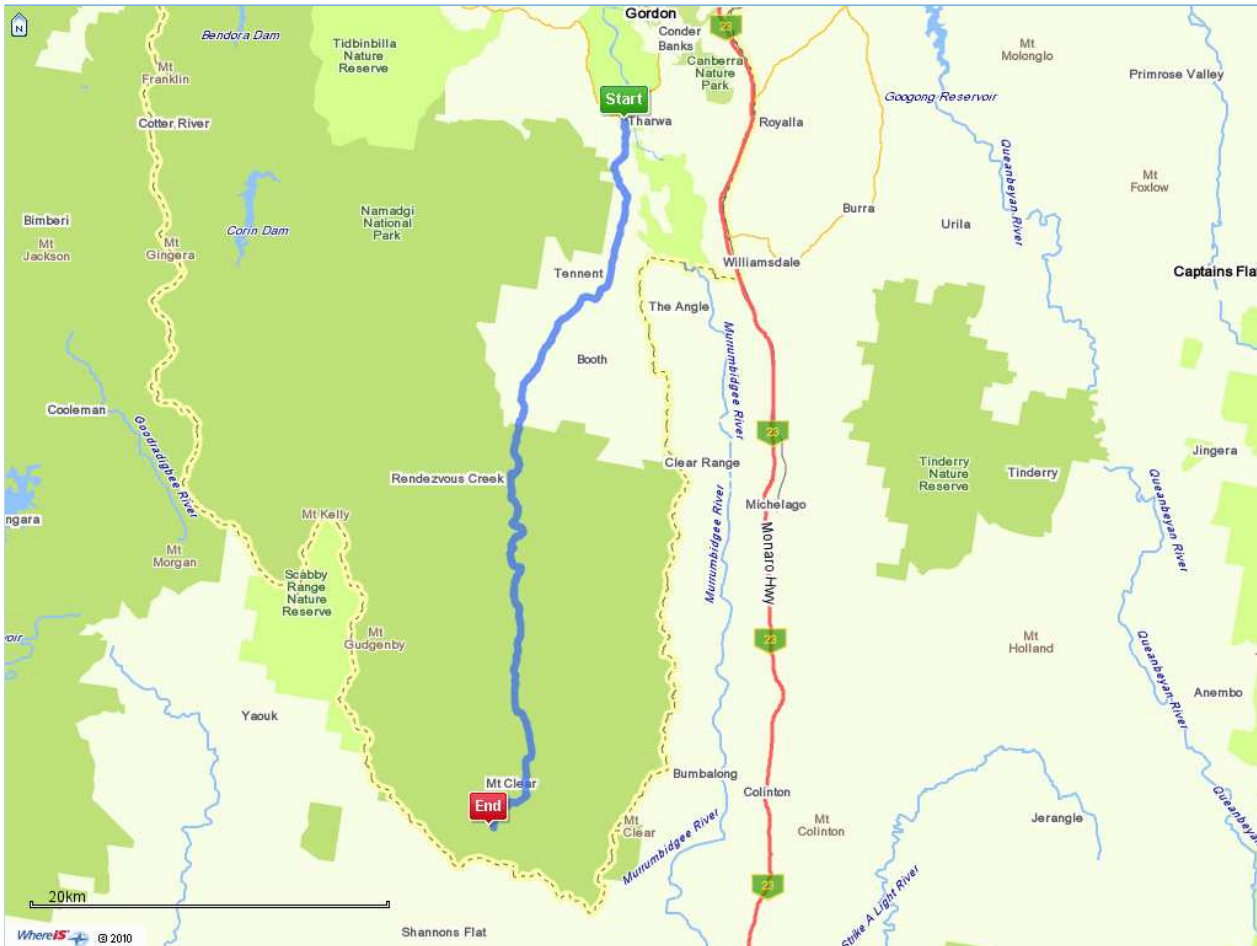

## Directions

Start: **2 North St, Tharwa, ACT**  
 End: **Boboyan Rd, Mount Clear, ACT**  
 Distance: **48.2km** Time: **48min**  
 Travel: **Fastest (with tolls)**

**Speed Alert™ LIVE - Use your mobile to warn if you're driving too fast.**